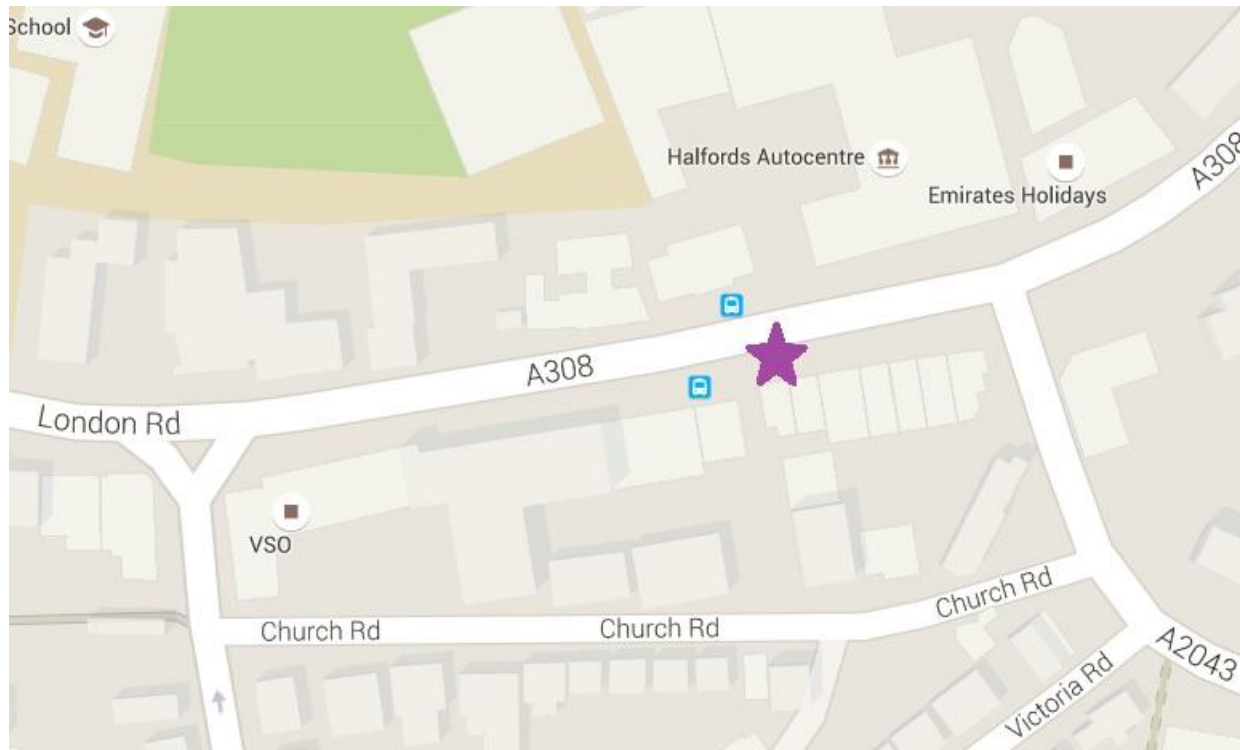

### **KINGSTON CORNER CHEER POINT – MILE 25 & 87 (near Walden’s Cycles)**

**Cheer point located at pink star**

**Cheer Point:** Based by Walden Cycles, 136 London Rd, Kingston upon Thames KT2 6QJ. Look out for purple banners and flags.

**Travel:**

Nearest Station: Kingston

We will have flags/banners where WellChild supporters will be handing out cheer stix. Cyclists come past the cheer point from the left on their way out to Surrey and from the right on their way back in to Central London.

## BOX HILL CHEER POINT – MILE 67

Cheer point located at pink star

**Cheer Point:** Based by Mercure Hotel Box Hill, Dorking RH5 6BX. Look out for purple banners and flags.

### Travel:

Nearest Station: Box Hill Burford Bridge Hotel